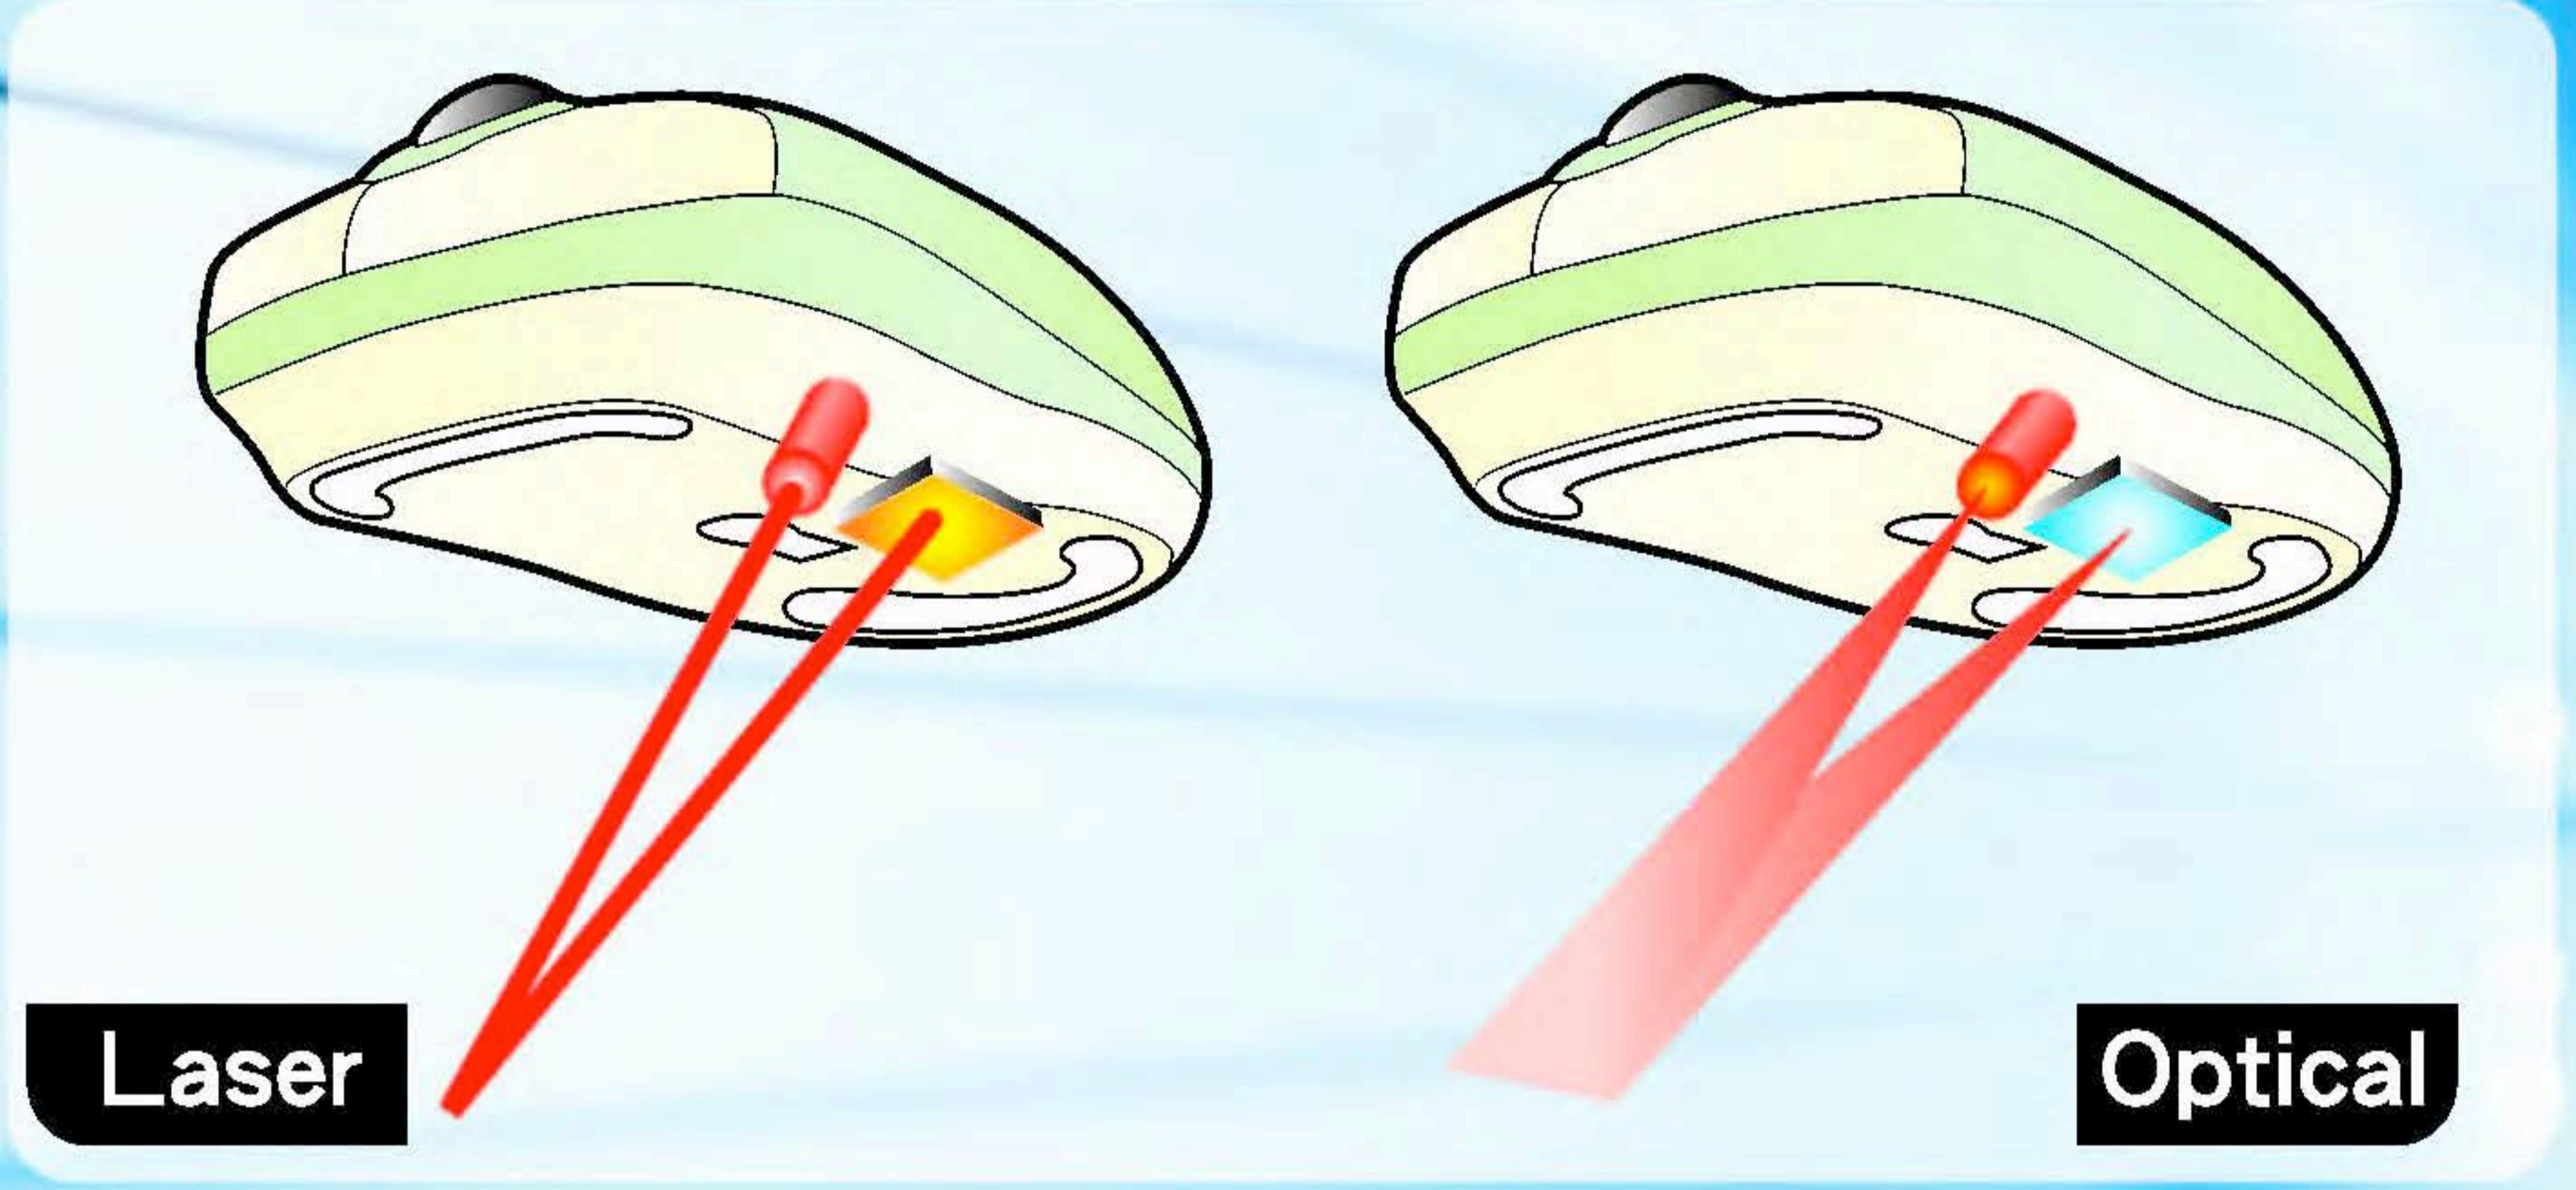

Characteristics:

- Patent Product!
- Environmental friendly for a better future.
- It's portable, convenient and easy to carry.
- Pinpoint mouse accuracy, provides superior tracking and control.
- Anti-skid for perfect grip on desktop.

APPLICATION

*Peel off the opp sheet on the back first.

* Place and press the mouse pad on the desk

* Start using this excellent Golden Laser pad with worry-free.