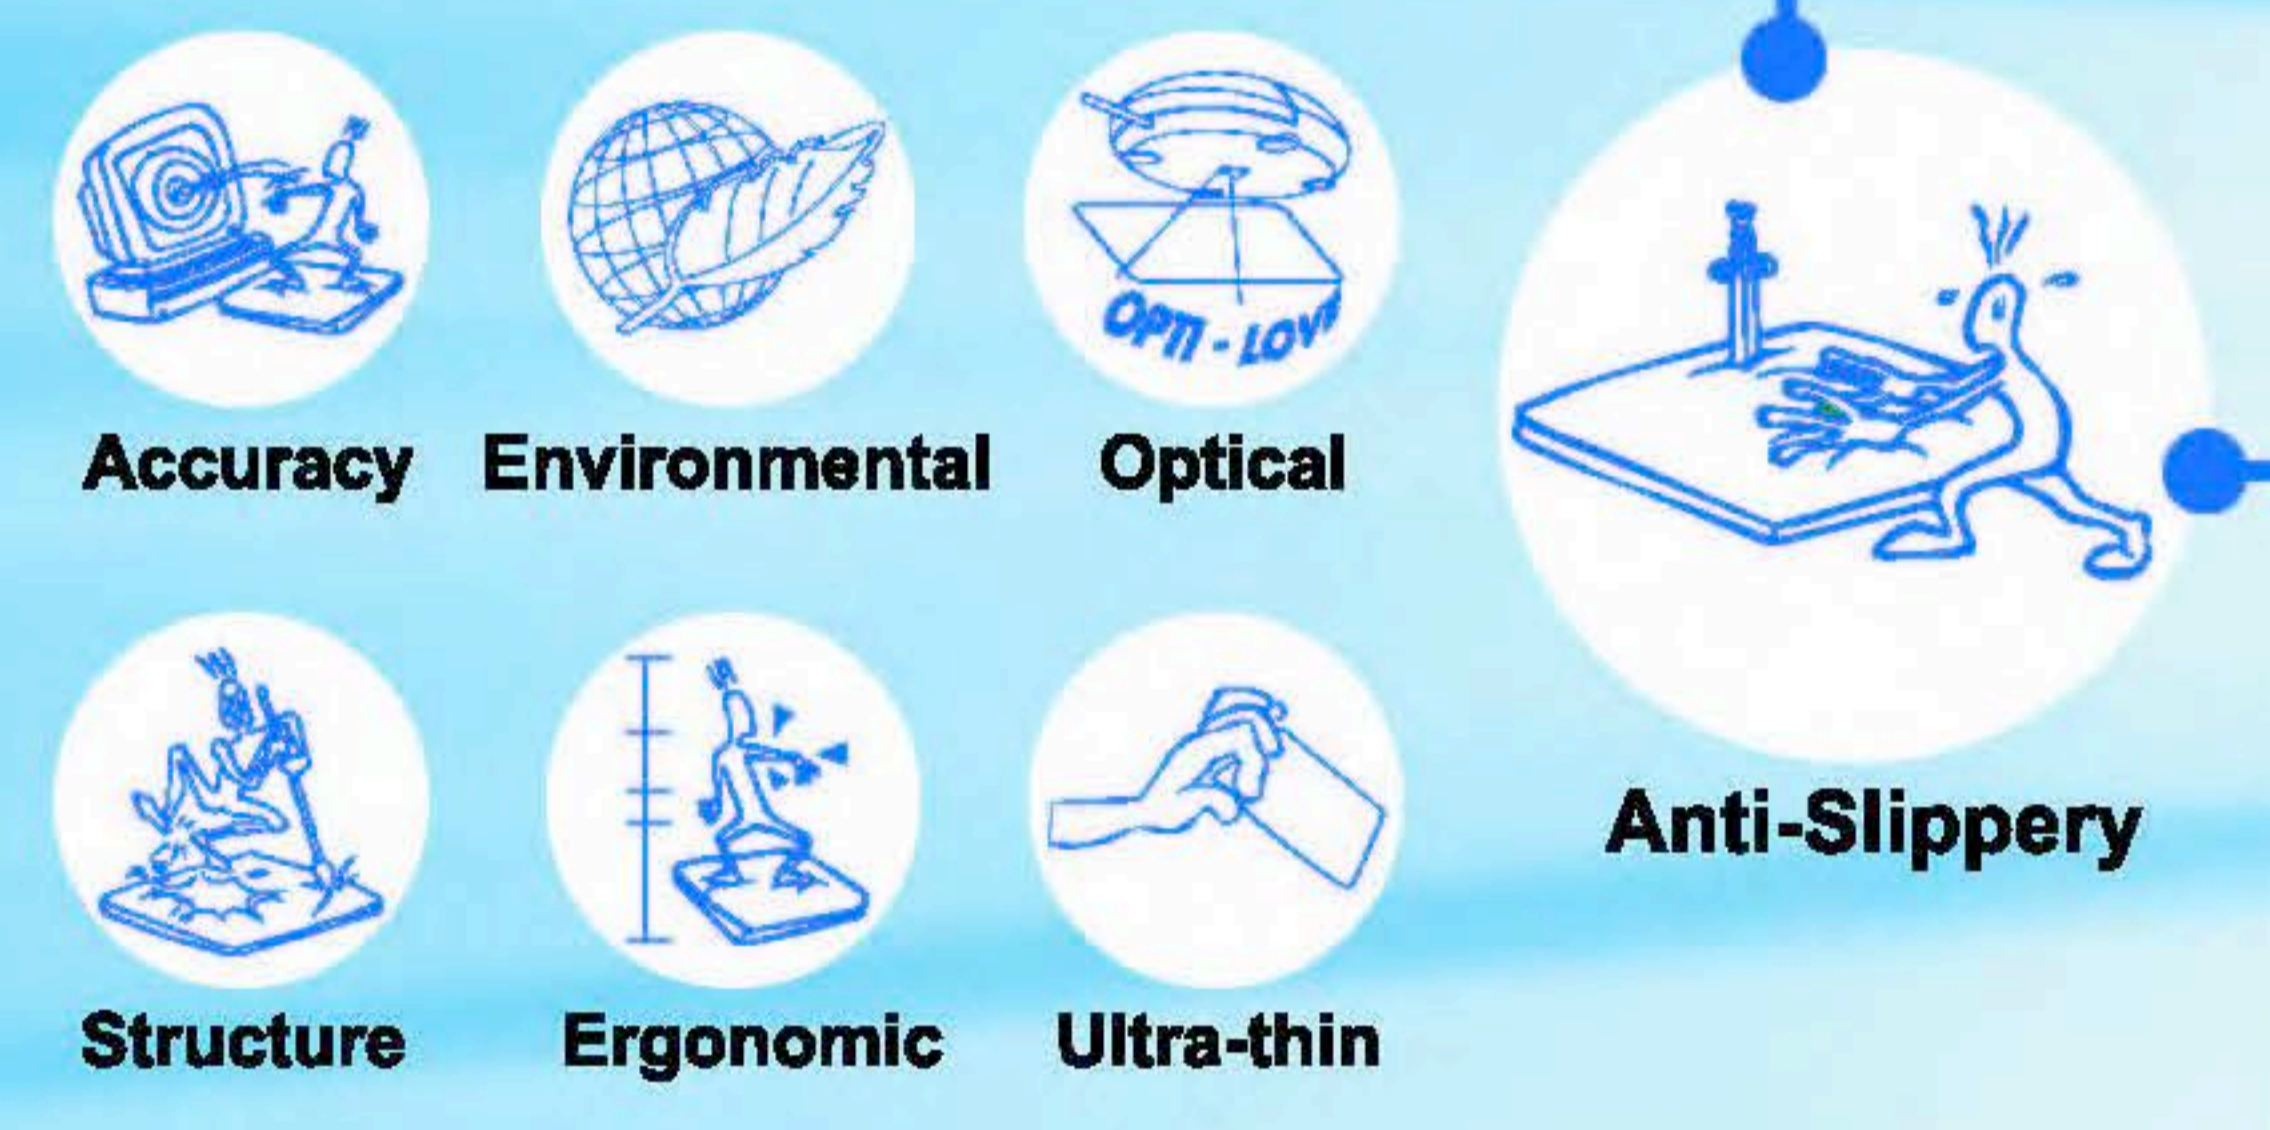

Characteristics:

- Patent Product!
- Environmental friendly for a better future.
- It's portable, convenient and easy to carry.
- Pinpoint mouse accuracy, provides superior tracking and control.
- Anti-skid for perfect grip on desktop.

APPLICATION

*Peel off the opp sheet on the back first.

* Place and press the mouse pad on the desk

* Start using this excellent Golden Laser pad with worry-free.