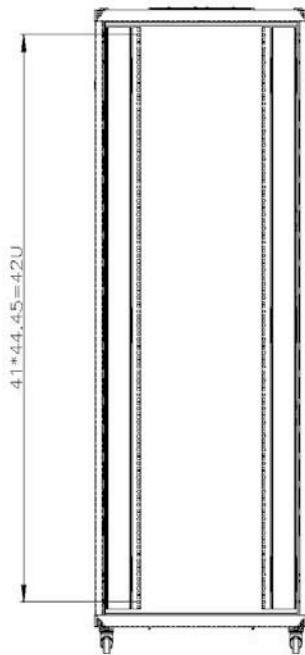

Item no.: 26.99.0810

VALUE Network Cabinet 42U, 2020 x 840 x 840 mm

Features:

- Front Door: Glass door + green color decorative strip and small round lock
- Back Door: Flat steel with small round lock, with 4pcs cooling fan
- Comply with ANSI/EIA
- Material: SPCC Cold Rolled Steel
- Static loading: 800kg
- 4 fan units: 1 set
- Fixed shelf: 3 pcs
- Management slot: 2 pcs
- Castor: 4 pcs
- M12 feet: 4pcs
- Earthing kit: 2pcs

Without front door

FRONT(GLASS DOOR)

800
SIDE

2000
72
BACK(STEEL DOOR)

800
800
TOP

490
450
AA-AA

Standard:

Comply with ANSI/EIA
RS-310-D IEC60297-2 DIN41494:PART1 DIN41494:PART7

Material:

SPCC Cold Rolled Steel
19" rails 2.0mm, others: 1.2mm

Colour:

RAL9004

Loading capacity:

Static loading: 800KG

ACCESSORIES:

4 FAN UNITS: 1 SET