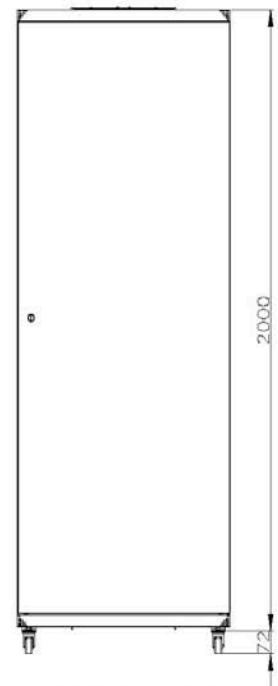

Item no.: 26.99.0810

VALUE Network Cabinet 42U, 2020 x 840 x 840 mm

Features:

- Front Door: Glass door + green color decorative strip and small round lock
- Back Door: Flat steel with small round lock, with 4pcs cooling fan
- Comply with ANSI/EIA
- Material: SPCC Cold Rolled Steel
- Static loading: 800kg
- 4 fan units: 1 set
- Fixed shelf: 3 pcs
- Management slot: 2 pcs
- Castor: 4 pcs
- M12 feet: 4pcs
- Earthing kit: 2pcs

Without front door

FRONT(GLASS DOOR)

800
SIDE

2000
72
BACK(STEEL DOOR)

800
800
TOP

490
450
AA-AA

Standard:

Comply with ANSI/EIA
RS-310-D IEC60297-2 DIN41494:PART1 DIN41494:PART7

Material:

SPCC Cold Rolled Steel
19" rails 2.0mm, others: 1.2mm

Colour:

RAL9004

Loading capacity:

Static loading: 800KG

ACCESSORIES:

4 FAN UNITS: 1 SET