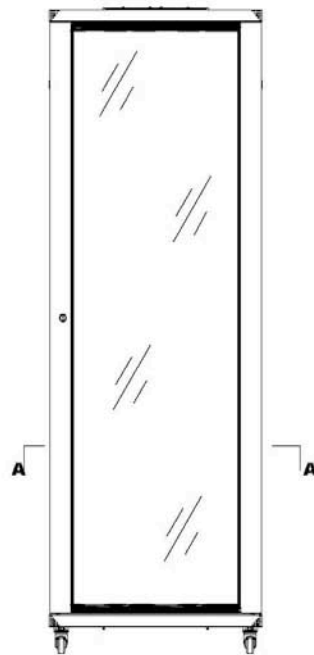

Item no.: 26.99.0810

VALUE Network Cabinet 42U, 2020 x 840 x 840 mm

Features:

- Front Door: Glass door + green color decorative strip and small round lock
- Back Door: Flat steel with small round lock, with 4pcs cooling fan
- Comply with ANSI/EIA
- Material: SPCC Cold Rolled Steel
- Static loading: 800kg
- 4 fan units: 1 set
- Fixed shelf: 3 pcs
- Management slot: 2 pcs
- Castor: 4 pcs
- M12 feet: 4pcs
- Earthing kit: 2pcs

Without front door

FRONT(GLASS DOOR)

800
SIDE

2000
72
BACK(STEEL DOOR)

800
800
TOP

490
450
AA-AA

Standard:

Comply with ANSI/EIA
RS-310-D IEC60297-2 DIN41494:PART1 DIN41494:PART7

Material:

SPCC Cold Rolled Steel
19" rails 2.0mm, others: 1.2mm

Colour:

RAL9004

Loading capacity:

Static loading: 800KG

ACCESSORIES:

4 FAN UNITS: 1 SET