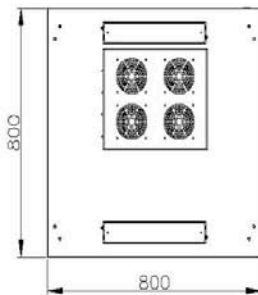

Item no.: 26.99.0810

VALUE Network Cabinet 42U, 2020 x 840 x 840 mm

Features:

- Front Door: Glass door + green color decorative strip and small round lock
- Back Door: Flat steel with small round lock, with 4pcs cooling fan
- Comply with ANSI/EIA
- Material: SPCC Cold Rolled Steel
- Static loading: 800kg
- 4 fan units: 1 set
- Fixed shelf: 3 pcs
- Management slot: 2 pcs
- Castor: 4 pcs
- M12 feet: 4pcs
- Earthing kit: 2pcs

Without front door

FRONT(GLASS DOOR)

800
SIDE

2000
72
BACK(STEEL DOOR)

800
800
TOP

490
450
AA-AA

Standard:

Comply with ANSI/EIA
RS-310-D IEC60297-2 DIN41494:PART1 DIN41494:PART7

Material:

SPCC Cold Rolled Steel
19" rails 2.0mm, others: 1.2mm

Colour:

RAL9004

Loading capacity:

Static loading: 800KG

ACCESSORIES:

4 FAN UNITS: 1 SET