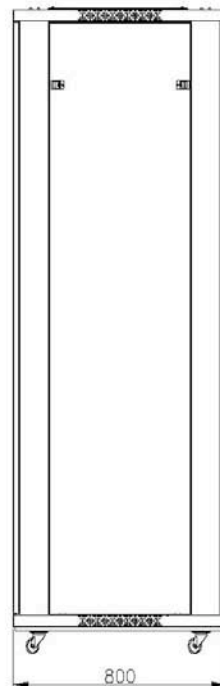

Item no.: 26.99.0810

VALUE Network Cabinet 42U, 2020 x 840 x 840 mm

Features:

- Front Door: Glass door + green color decorative strip and small round lock
- Back Door: Flat steel with small round lock, with 4pcs cooling fan
- Comply with ANSI/EIA
- Material: SPCC Cold Rolled Steel
- Static loading: 800kg
- 4 fan units: 1 set
- Fixed shelf: 3 pcs
- Management slot: 2 pcs
- Castor: 4 pcs
- M12 feet: 4pcs
- Earthing kit: 2pcs

Without front door

FRONT(GLASS DOOR)

800
SIDE

2000
72
BACK(STEEL DOOR)

800
800
TOP

490
450
AA-AA

Standard:

Comply with ANSI/EIA
RS-310-D IEC60297-2 DIN41494:PART1 DIN41494:PART7

Material:

SPCC Cold Rolled Steel
19" rails 2.0mm, others: 1.2mm

Colour:

RAL9004

Loading capacity:

Static loading: 800KG

ACCESSORIES:

4 FAN UNITS: 1 SET