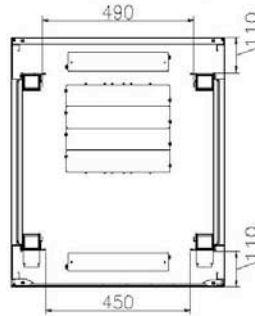

Item no.: 26.99.0810

VALUE Network Cabinet 42U, 2020 x 840 x 840 mm

Features:

- Front Door: Glass door + green color decorative strip and small round lock
- Back Door: Flat steel with small round lock, with 4pcs cooling fan
- Comply with ANSI/EIA
- Material: SPCC Cold Rolled Steel
- Static loading: 800kg
- 4 fan units: 1 set
- Fixed shelf: 3 pcs
- Management slot: 2 pcs
- Castor: 4 pcs
- M12 feet: 4pcs
- Earthing kit: 2pcs

Without front door

FRONT(GLASS DOOR)

800
SIDE

2000
72
BACK(STEEL DOOR)

800
800
TOP

490
450
AA-AA

Standard:

Comply with ANSI/EIA
RS-310-D IEC60297-2 DIN41494:PART1 DIN41494:PART7

Material:

SPCC Cold Rolled Steel
19" rails 2.0mm, others: 1.2mm

Colour:

RAL9004

Loading capacity:

Static loading: 800KG

ACCESSORIES:

4 FAN UNITS: 1 SET