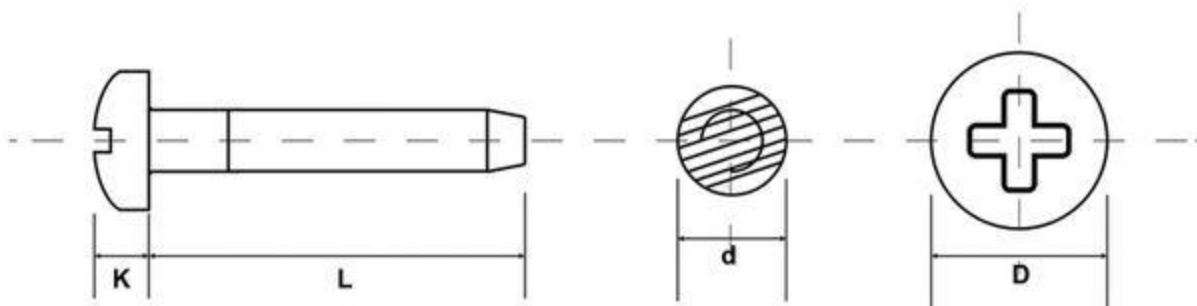

Cage nut

Product	d	B	H	S
M6	6mm	13mm	9.35mm	8.45mm

Screw

Product	d	K	L	D
M6	6mm	4.49mm	16mm	11.9mm

Washer