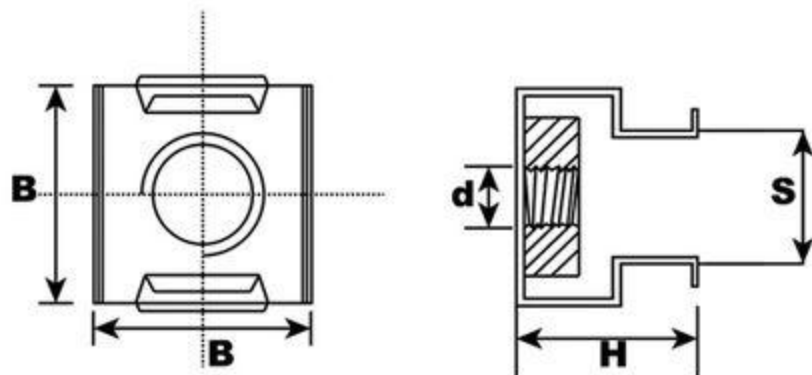

Cage nut

Product	d	B	H	S
M6	6mm	13mm	9.35mm	8.45mm

Screw

Product	d	K	L	D
M6	6mm	4.49mm	16mm	11.9mm

Washer